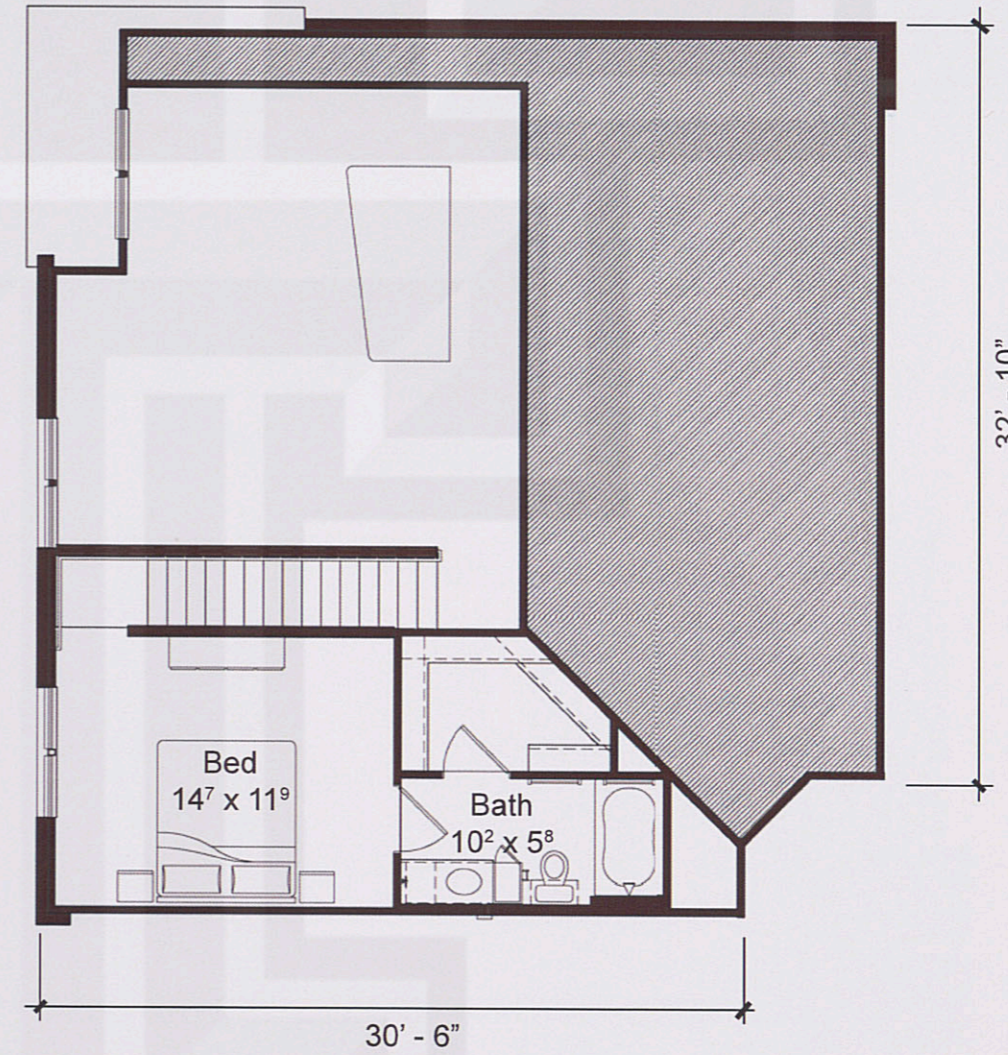

**B5** Three Bed / Three Bath  
 1630 Net Square Feet  
 1701 Gross Square Feet

MAIN LEVEL

**B5** Three Bed / Three Bath  
 1630 Net Square Feet  
 1701 Gross Square Feet

MEZZANINE LEVEL

**L A C A N T E R A**  
 SAN ANTONIO, TEXAS