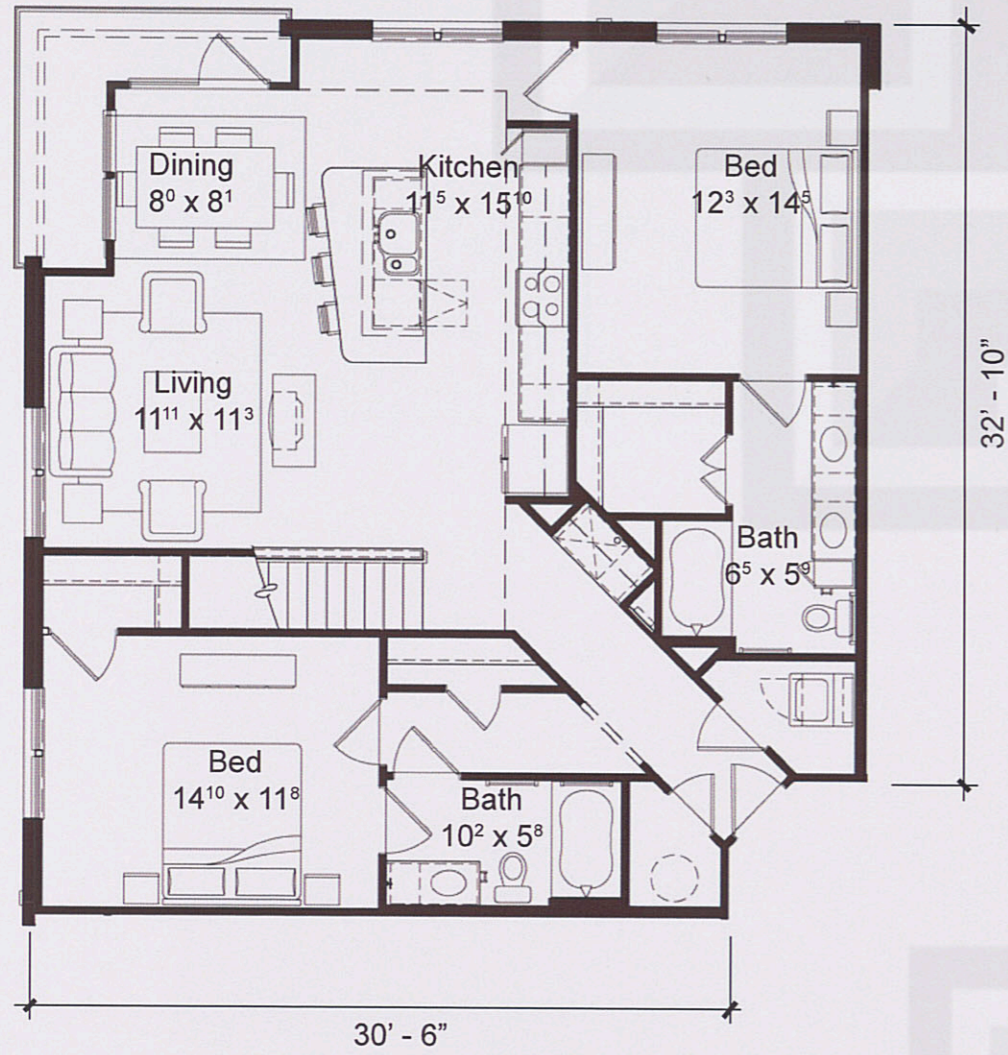

**B5** Three Bed / Three Bath  
 1630 Net Square Feet  
 1701 Gross Square Feet

MAIN LEVEL

**B5** Three Bed / Three Bath  
 1630 Net Square Feet  
 1701 Gross Square Feet

MEZZANINE LEVEL

**L A C A N T E R A**  
 SAN ANTONIO, TEXAS