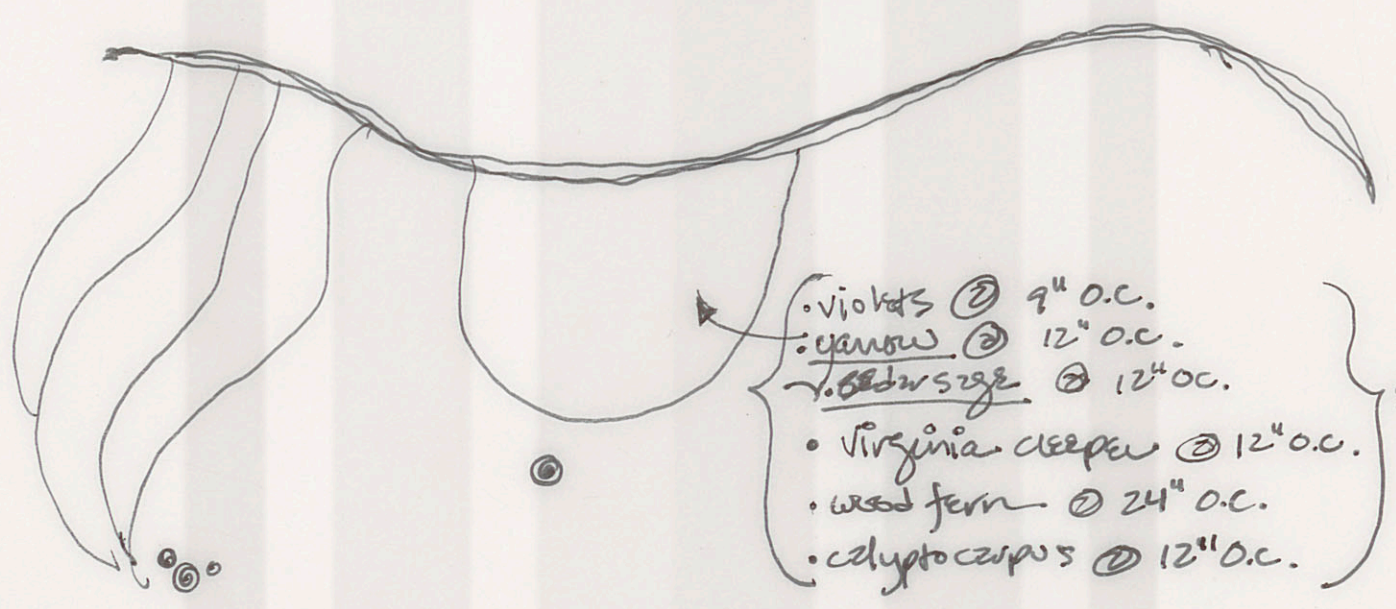

- Bloom time
- Early
- *Namophila*
  - blue bonnets
  - prunose
- Late
- maly s... (unclear)
  - *Sotopsis*
  - *quillwortia*
  - *Wicksteed*
  - *Susca*
- Fall
- *Liatris*
  - *Solidago*

- violet @ 9" o.c.
- yellow @ 12" o.c.
- *Edwardsia* @ 12" o.c.
- Virginia creeper @ 12" o.c.
- wood fern @ 24" o.c.
- *Adiantum* @ 12" o.c.

low understory plants

- Shady
- ✓ *Texas betony*
  - ✓ cedar sage
  - ✓ *ruellia*
  - ✓ turk's cap
  - ✓ fall obedient plant
  - ✓ *zexmenia*
  - ✓ *S. greggii*
  - ✓ greggii mist flower
  - ✓ *lutea*
  - ✓ *opuntia*

- ✓ *rus zandica*
- ✓ fragrant mist flower
- ✓ pigeonberry

Dunnell's original dist

- blackfoot
- *liatris*
- *solidago*
- turk's cap
- *verbascina*
- red yucca