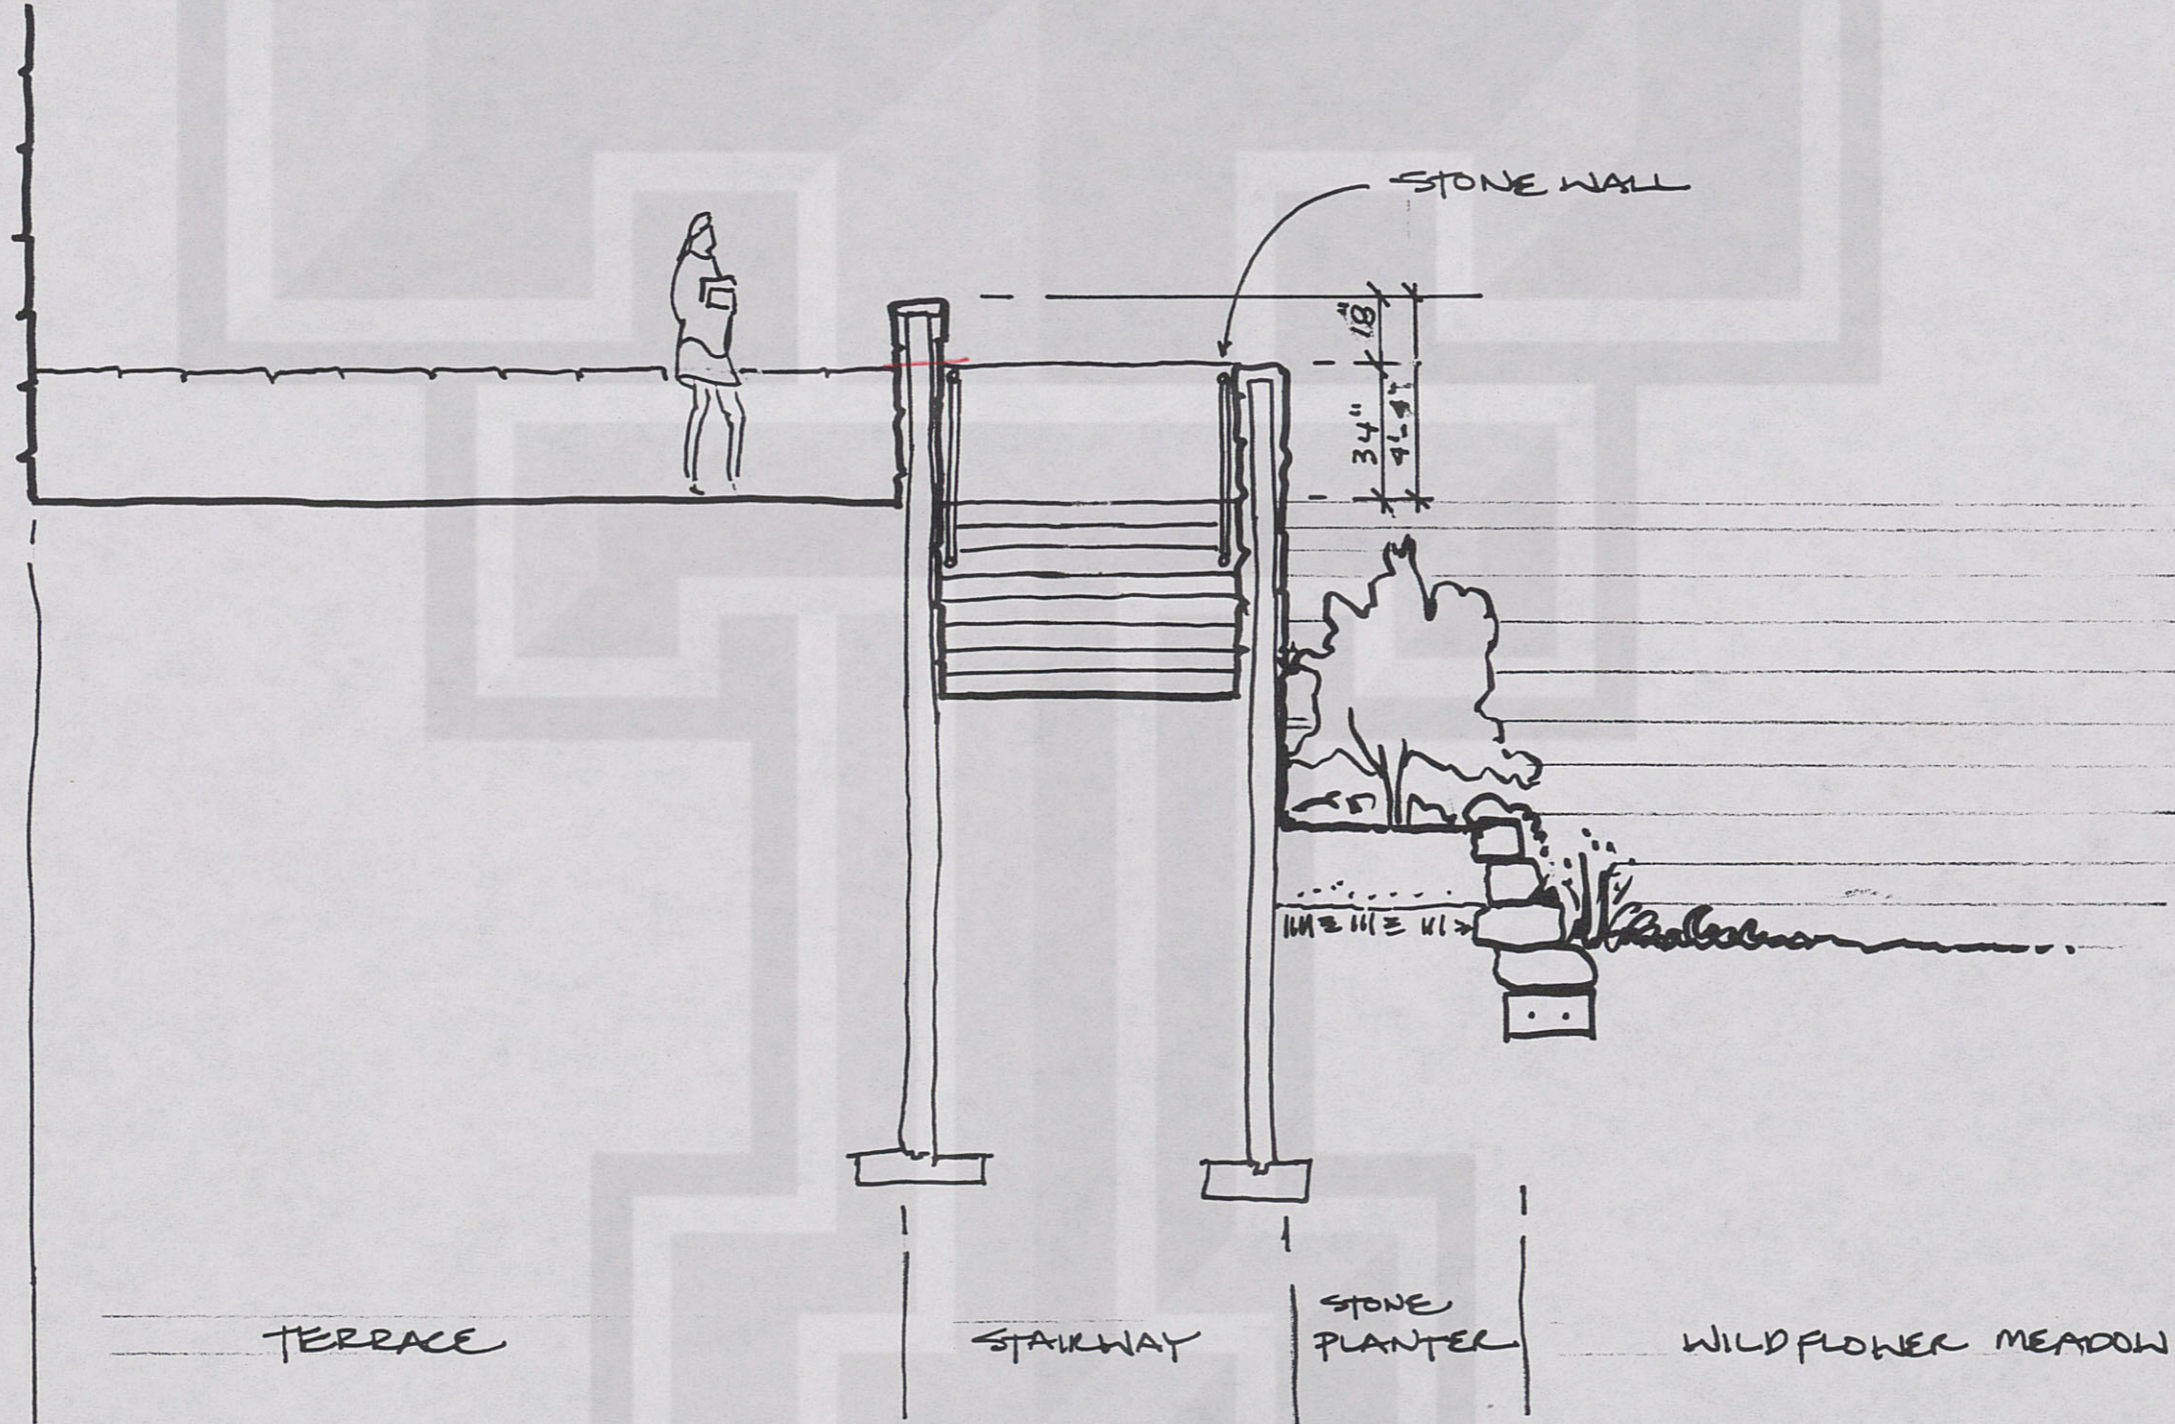

1/16" = 1'-0"

19.94
15.84

STONE WALL

- 818.5 FF AUDITORIUM
- 818.0
- 817.0
- 816.0
- 815.0
- 814.0
- 813.0
- 812.0
- 811.0
- 810.0
- 809.0

AUDITORIUM

TERRACE

STAIRWAY

STONE
PLANTER

WILDFLOWER MEADOW

SECTION THROUGH AUDITORIUM STAIRS

1/4" = 1'-0"